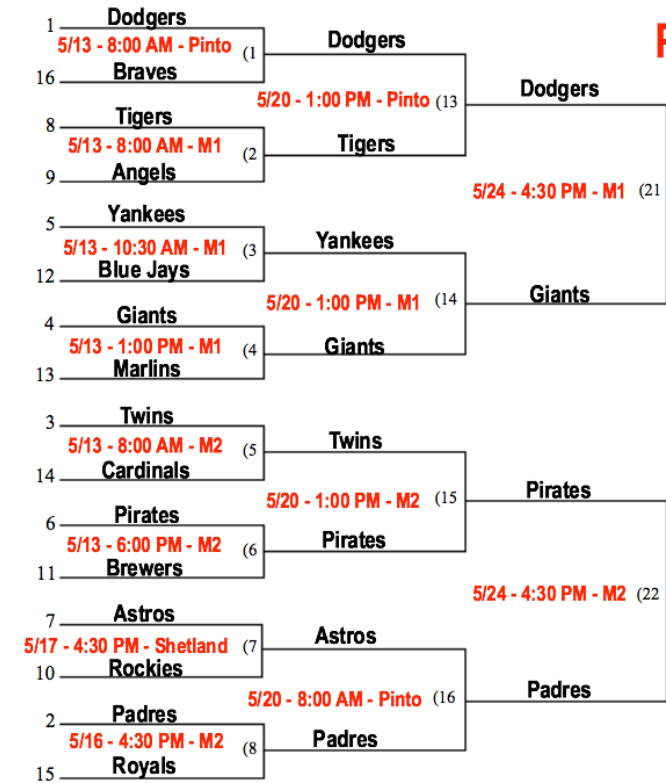

16 Team Double Elimination

Pinto American 2017 Playoff Bracket

Winner's Bracket
Better Seed is home team

Loser's Bracket
Coin Flip for home team