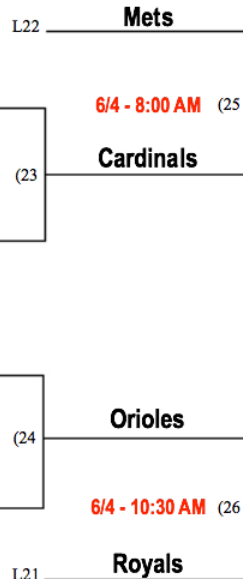

16 Team Double Elimination Bronco 2017 Playoff Bracket

Winner's Bracket
Better Seed is home team

Loser's Bracket
Coin Flip for home team

6/15 - 7:00 PM
(If Nec.)

L30 If First Loss