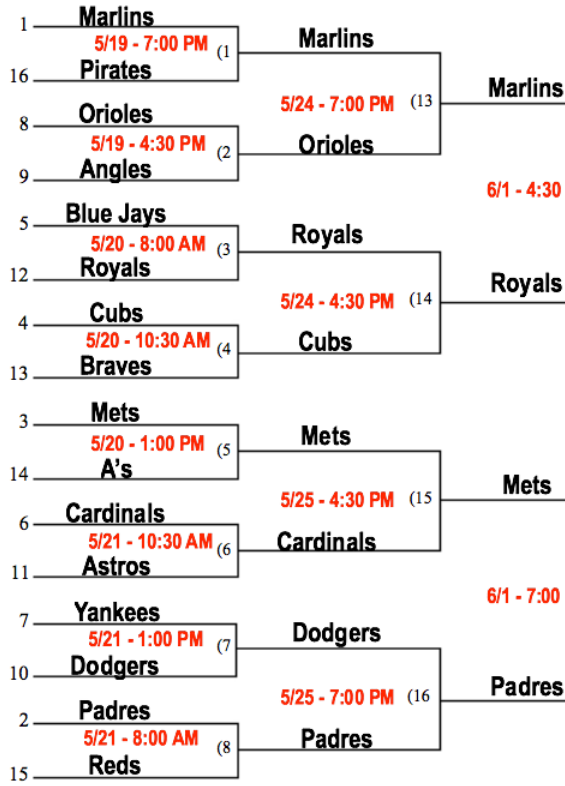

16 Team Double Elimination Bronco 2017 Playoff Bracket

Winner's Bracket
Better Seed is home team

Loser's Bracket
Coin Flip for home team

6/15 - 7:00 PM
(If Nec.)

L30 If First Loss