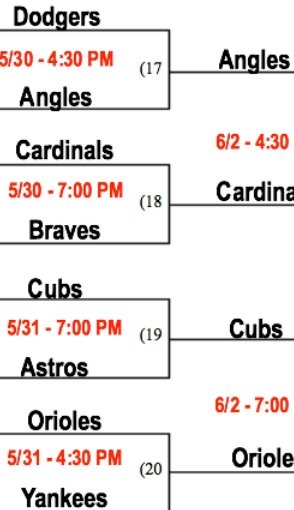

16 Team Double Elimination Bronco 2017 Playoff Bracket

Winner's Bracket
Better Seed is home team

Loser's Bracket
Coin Flip for home team

6/15 - 7:00 PM
(If Nec.)

L30 If First Loss