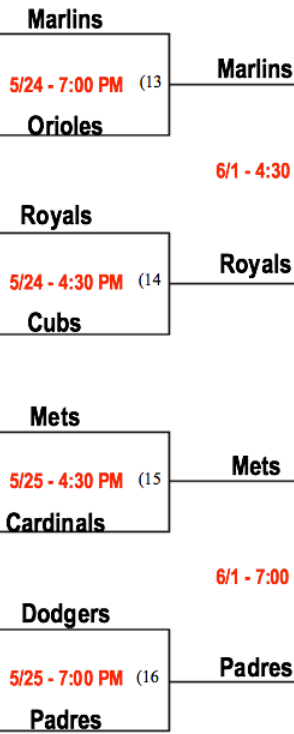

16 Team Double Elimination Bronco 2017 Playoff Bracket

Winner's Bracket
Better Seed is home team

Loser's Bracket
Coin Flip for home team

6/15 - 7:00 PM
(If Nec.)

L30 If First Loss