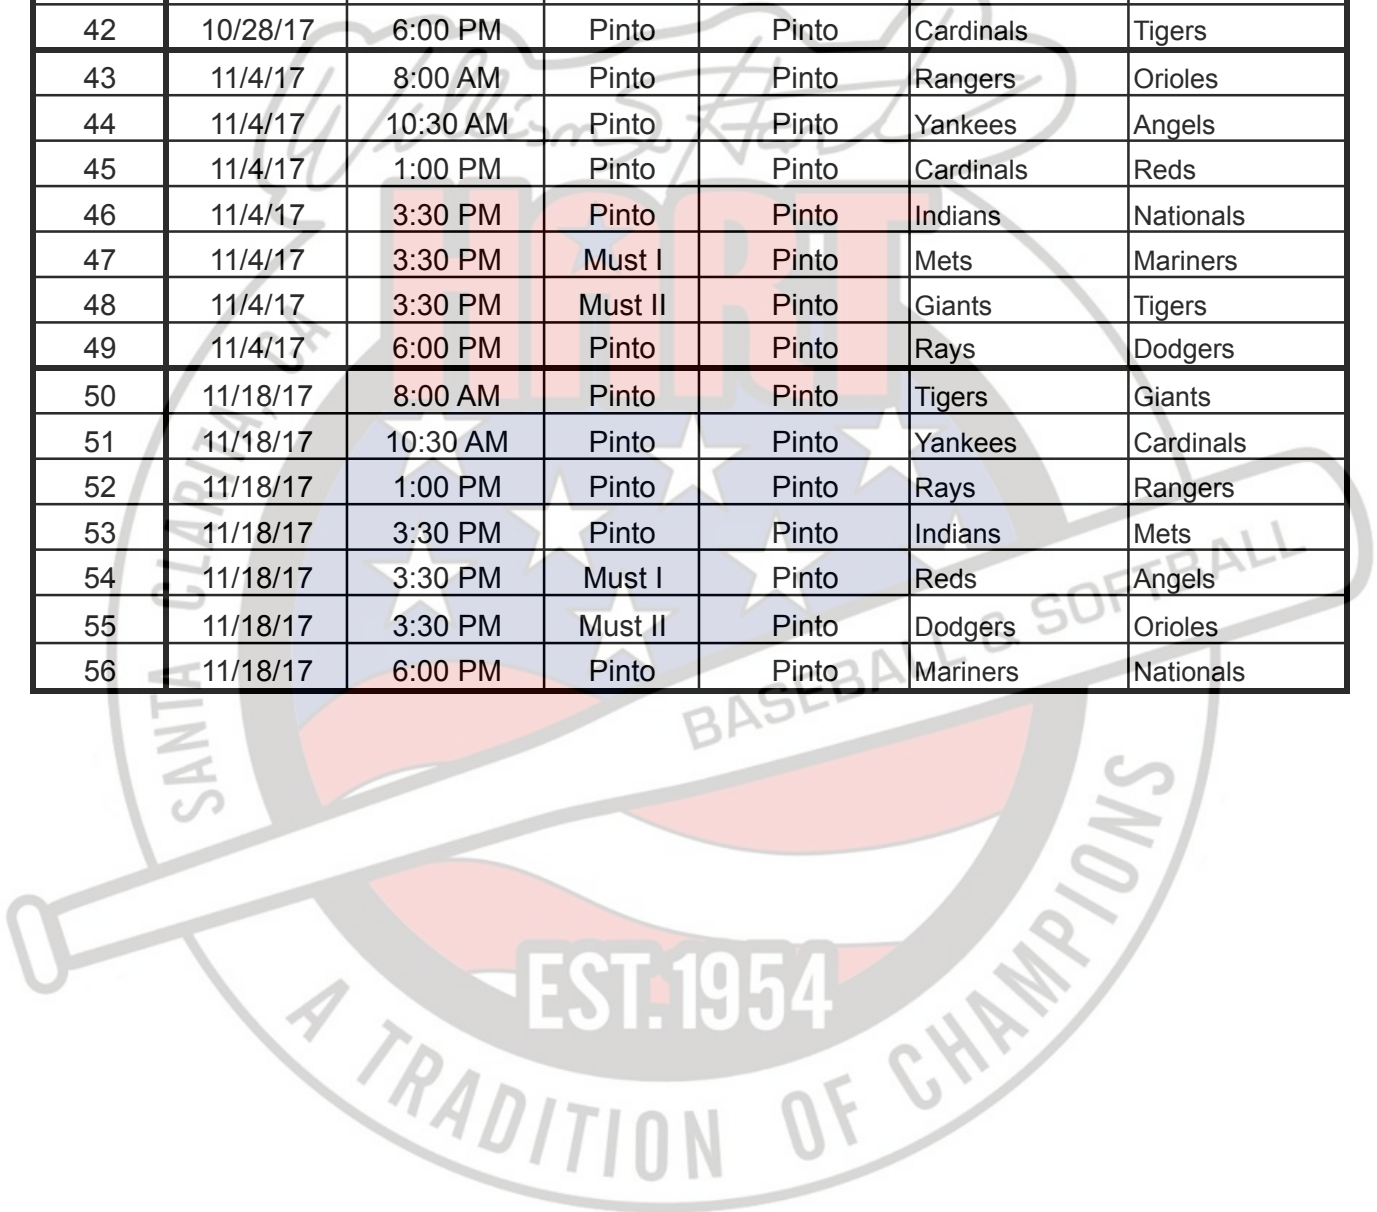

Last Updated 9/17/17

GAME #	DATE	TIME	FIELD	DIVISION	VISITOR	HOME
36	10/28/17	8:00 AM	Pinto	Pinto	Rays	Angels
37	10/28/17	10:30 AM	Pinto	Pinto	Rangers	Dodgers
38	10/28/17	1:00 PM	Pinto	Pinto	Yankees	Reds
39	10/28/17	3:30 PM	Pinto	Pinto	Indians	Orioles
40	10/28/17	3:30 PM	Must I	Pinto	Mets	Nationals
41	10/28/17	3:30 PM	Must II	Pinto	Giants	Mariners
42	10/28/17	6:00 PM	Pinto	Pinto	Cardinals	Tigers
43	11/4/17	8:00 AM	Pinto	Pinto	Rangers	Orioles
44	11/4/17	10:30 AM	Pinto	Pinto	Yankees	Angels
45	11/4/17	1:00 PM	Pinto	Pinto	Cardinals	Reds
46	11/4/17	3:30 PM	Pinto	Pinto	Indians	Nationals
47	11/4/17	3:30 PM	Must I	Pinto	Mets	Mariners
48	11/4/17	3:30 PM	Must II	Pinto	Giants	Tigers
49	11/4/17	6:00 PM	Pinto	Pinto	Rays	Dodgers
50	11/18/17	8:00 AM	Pinto	Pinto	Tigers	Giants
51	11/18/17	10:30 AM	Pinto	Pinto	Yankees	Cardinals
52	11/18/17	1:00 PM	Pinto	Pinto	Rays	Rangers
53	11/18/17	3:30 PM	Pinto	Pinto	Indians	Mets
54	11/18/17	3:30 PM	Must I	Pinto	Reds	Angels
55	11/18/17	3:30 PM	Must II	Pinto	Dodgers	Orioles
56	11/18/17	6:00 PM	Pinto	Pinto	Mariners	Nationals

Due to the new turf on Mustang 1 and Pinto, no gum or seeds are allowed.